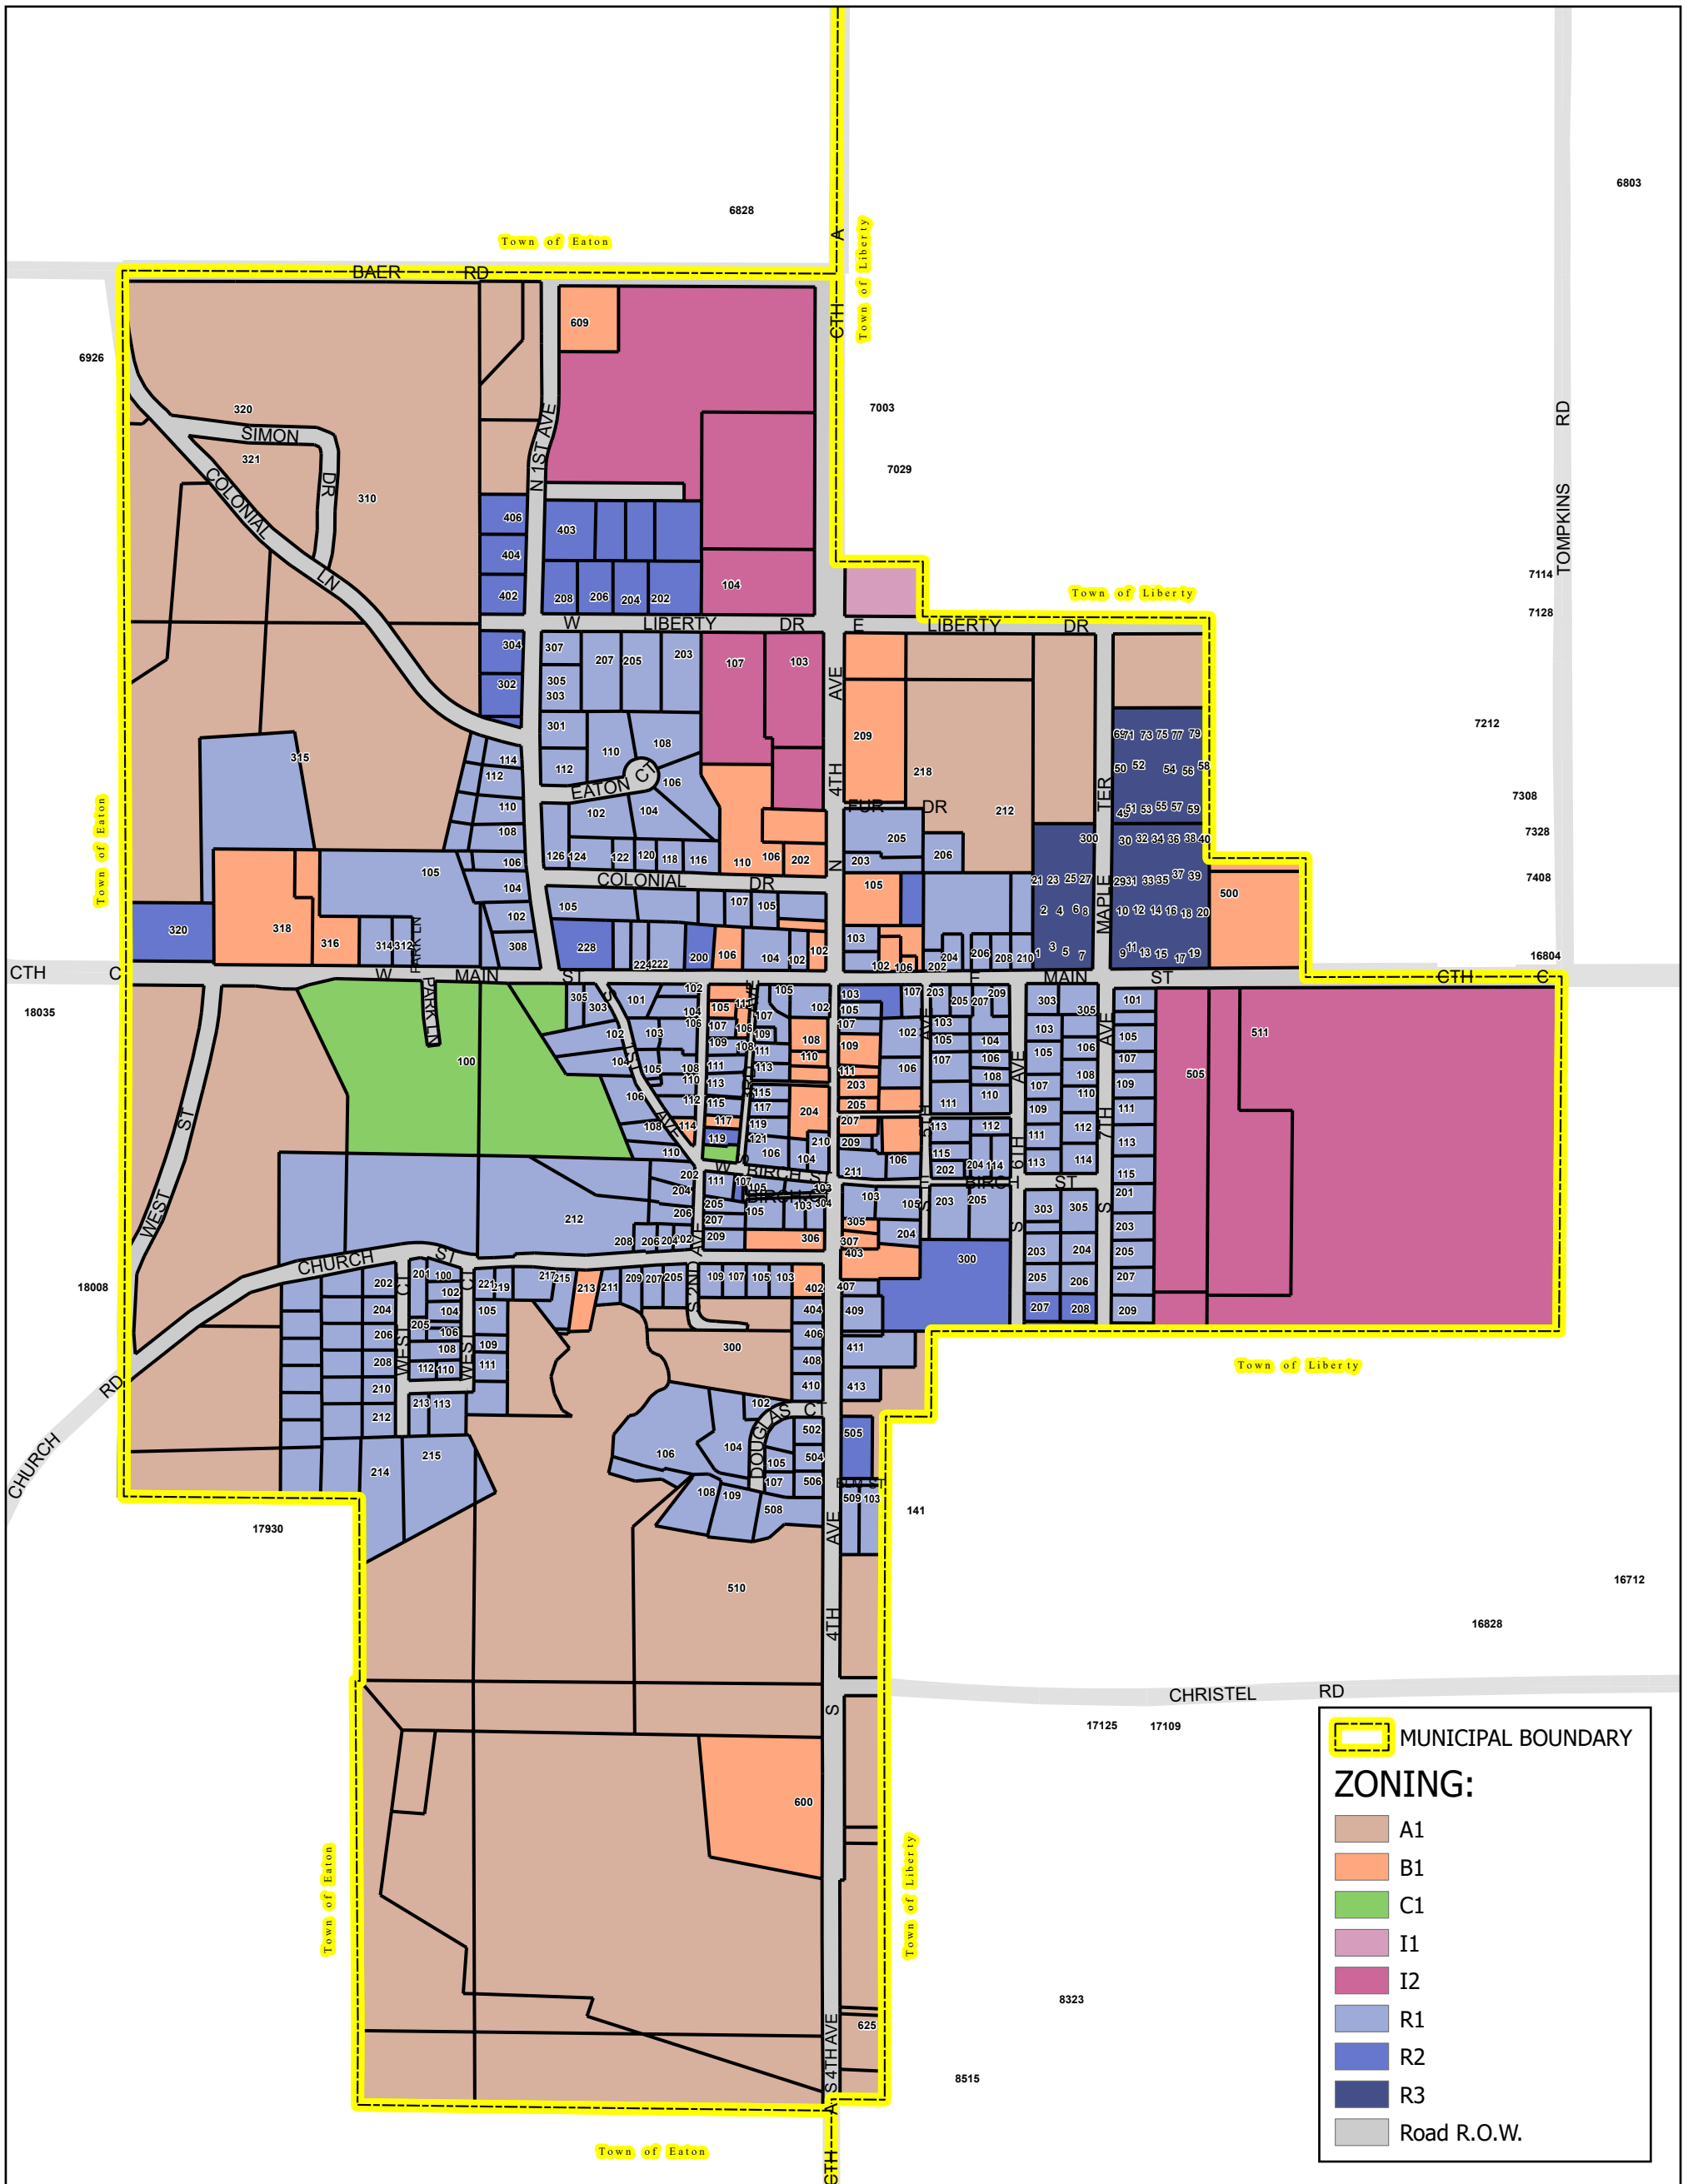

Village of St. Nazianz Zoning

1 inch = 600 feet

0 300 600 900 1,200 Feet

Map created 8/23/2024 by the Manitowoc County Planning and Zoning Department.

Path: S:\GIS\Projects\StNazianz\Zoning\StNazianzZoningMap\StNazianzZoningMap.aprx